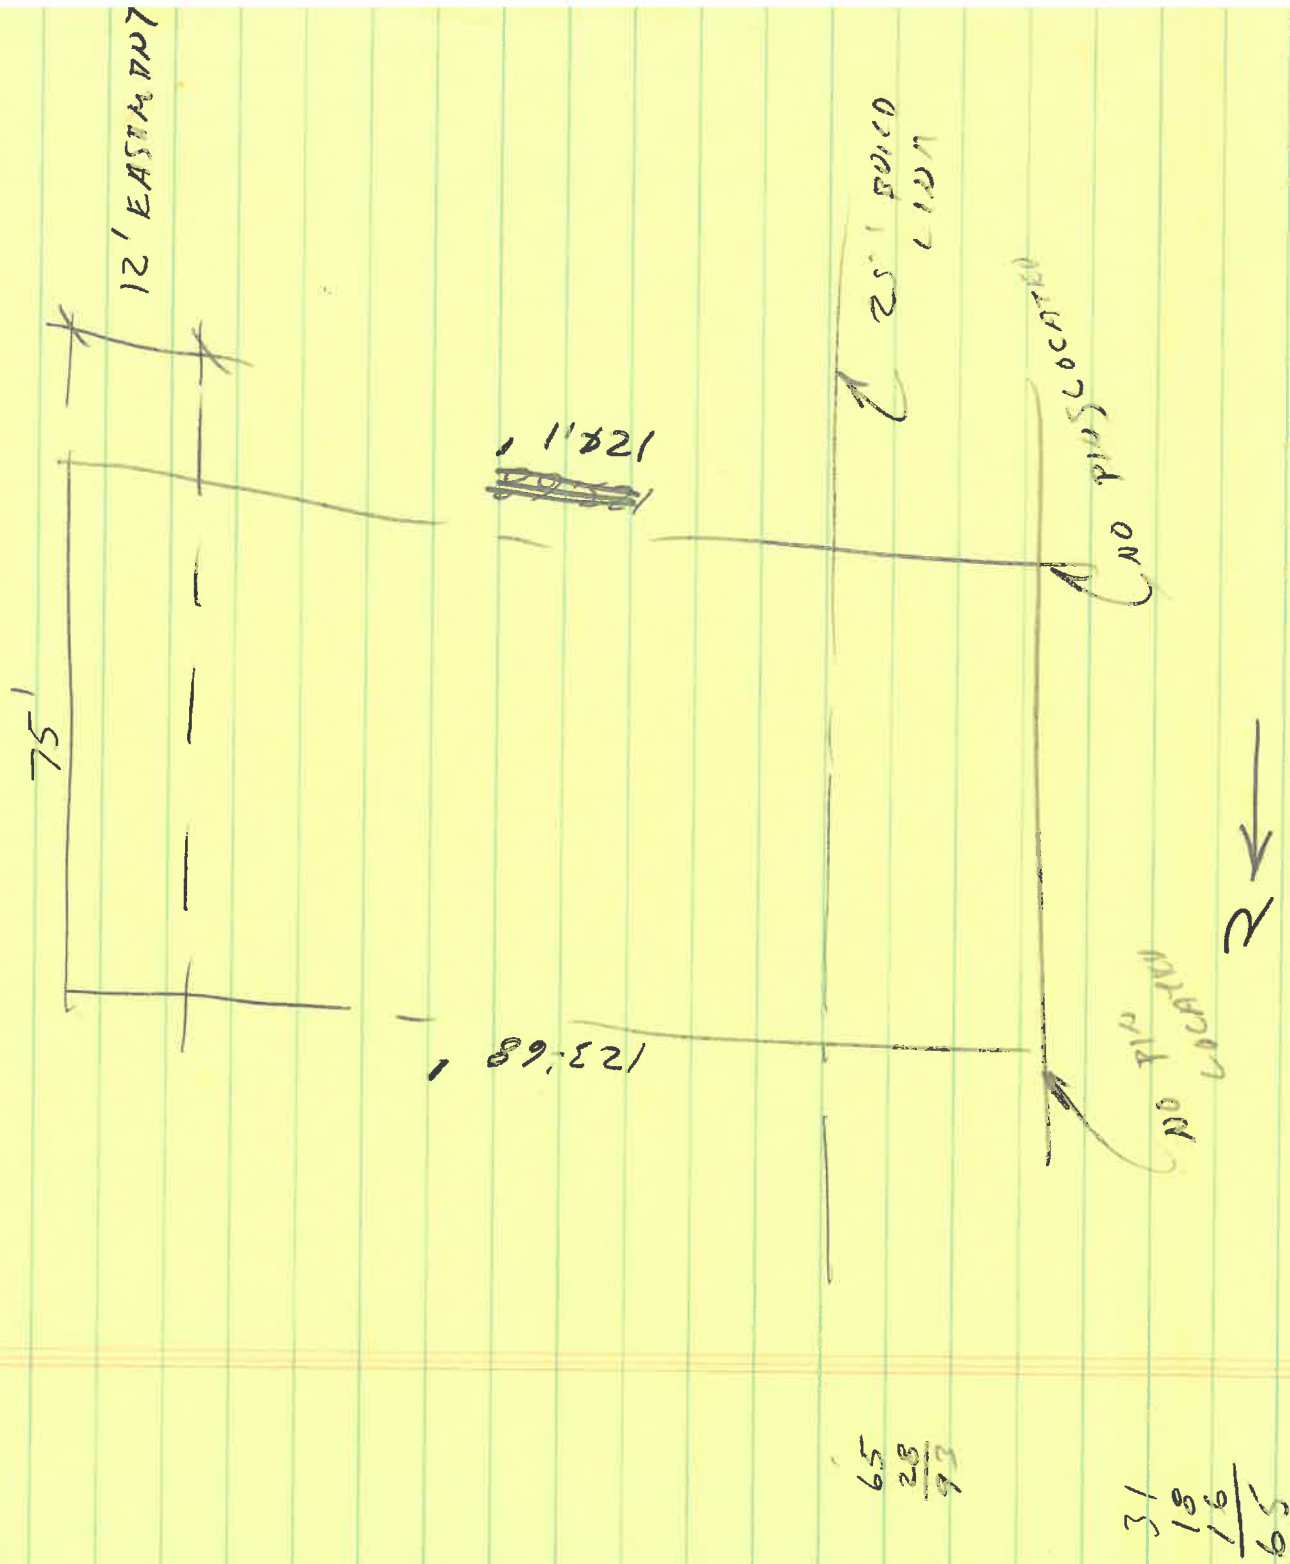

JAMES STOLL
95 BORDEAUX DR.

LOT NO 23 RIVIERA HEIGHTS

124.10 x 75'

A - DISTRICT

65
28
93

31
18
16
65

30' 28 x 52 1456

95 BORDOX

JAMES ETOCC

NO LOT PINS LOCATED

[HE WILL HAVE NEW PINS SET
BEFORE OCCUPANCY

SECOND LOT TO LEFT HAS BOTH PINS
STILL IN PLACE

SETBACKS ARE MORE THAN ANTICIPATED
SO THE TOOL CAN BE STARTED,
O.K. 54 7-10-86

Rear of House 95 Bordeaux Dr
Mr + Mrs. Jas. Etoll

Fence 6' wood

PL

PL

PL

123.68'

124.1'

75'

182

123

31 30 29 28 27 26 25 24 23 22 21 20 19 18 17 16 15 14 13 12 11 10 9 8 7 6 5 4 3 2 1