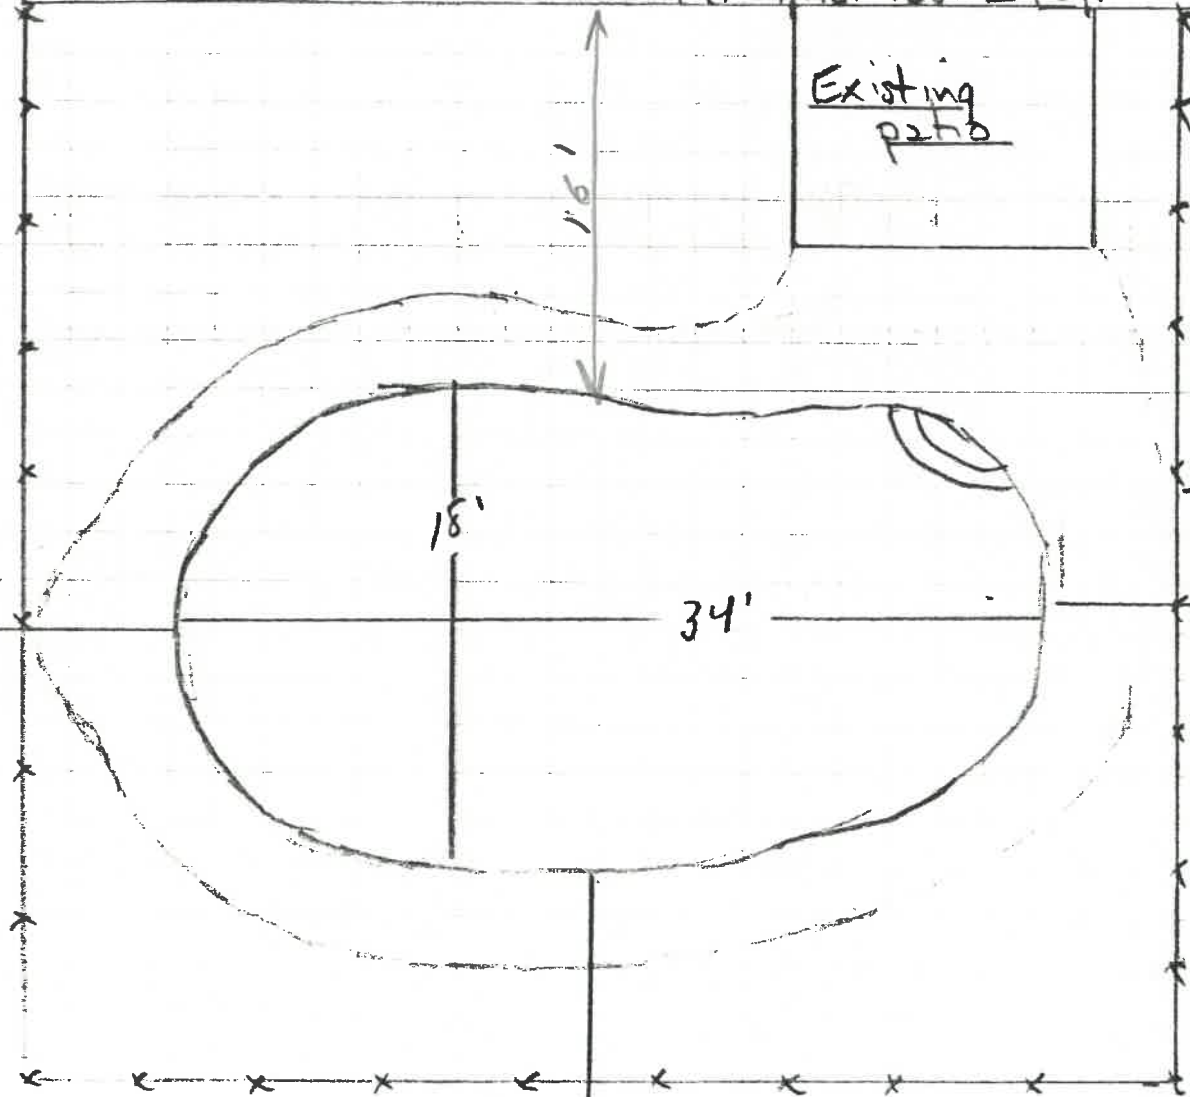

JAMES STOLL
95 BORDEAUX DR.

LOT NO 23 RIVIERA HEIGHTS

124.10 x 75'

A - DISTRICT

65
28
93

31
18
16
65

30' 28 x 52 1456

95 BORDOX

JAMES ETOCC

NO LOT PINS LOCATED

[HE WILL HAVE NEW PINS SET
BEFORE OCCUPANCY

SECOND LOT TO LEFT HAS BOTH PINS
STILL IN PLACE

SETBACKS ARE MORE THAN ANTICIPATED
SO THE TOOL CAN BE STARTED,
O.K. 54 7-10-86

Rear of House 95 Bordeaux Dr
Mr + Mrs. Jas. Etoll

Fence 6' wood

PL

PL

PL

123.68'

124.1'

75'

182

123

31 30 29 28 27 26 25 24 23 22 21 20 19 18 17 16 15 14 13 12 11 10 9 8 7 6 5 4 3 2 1